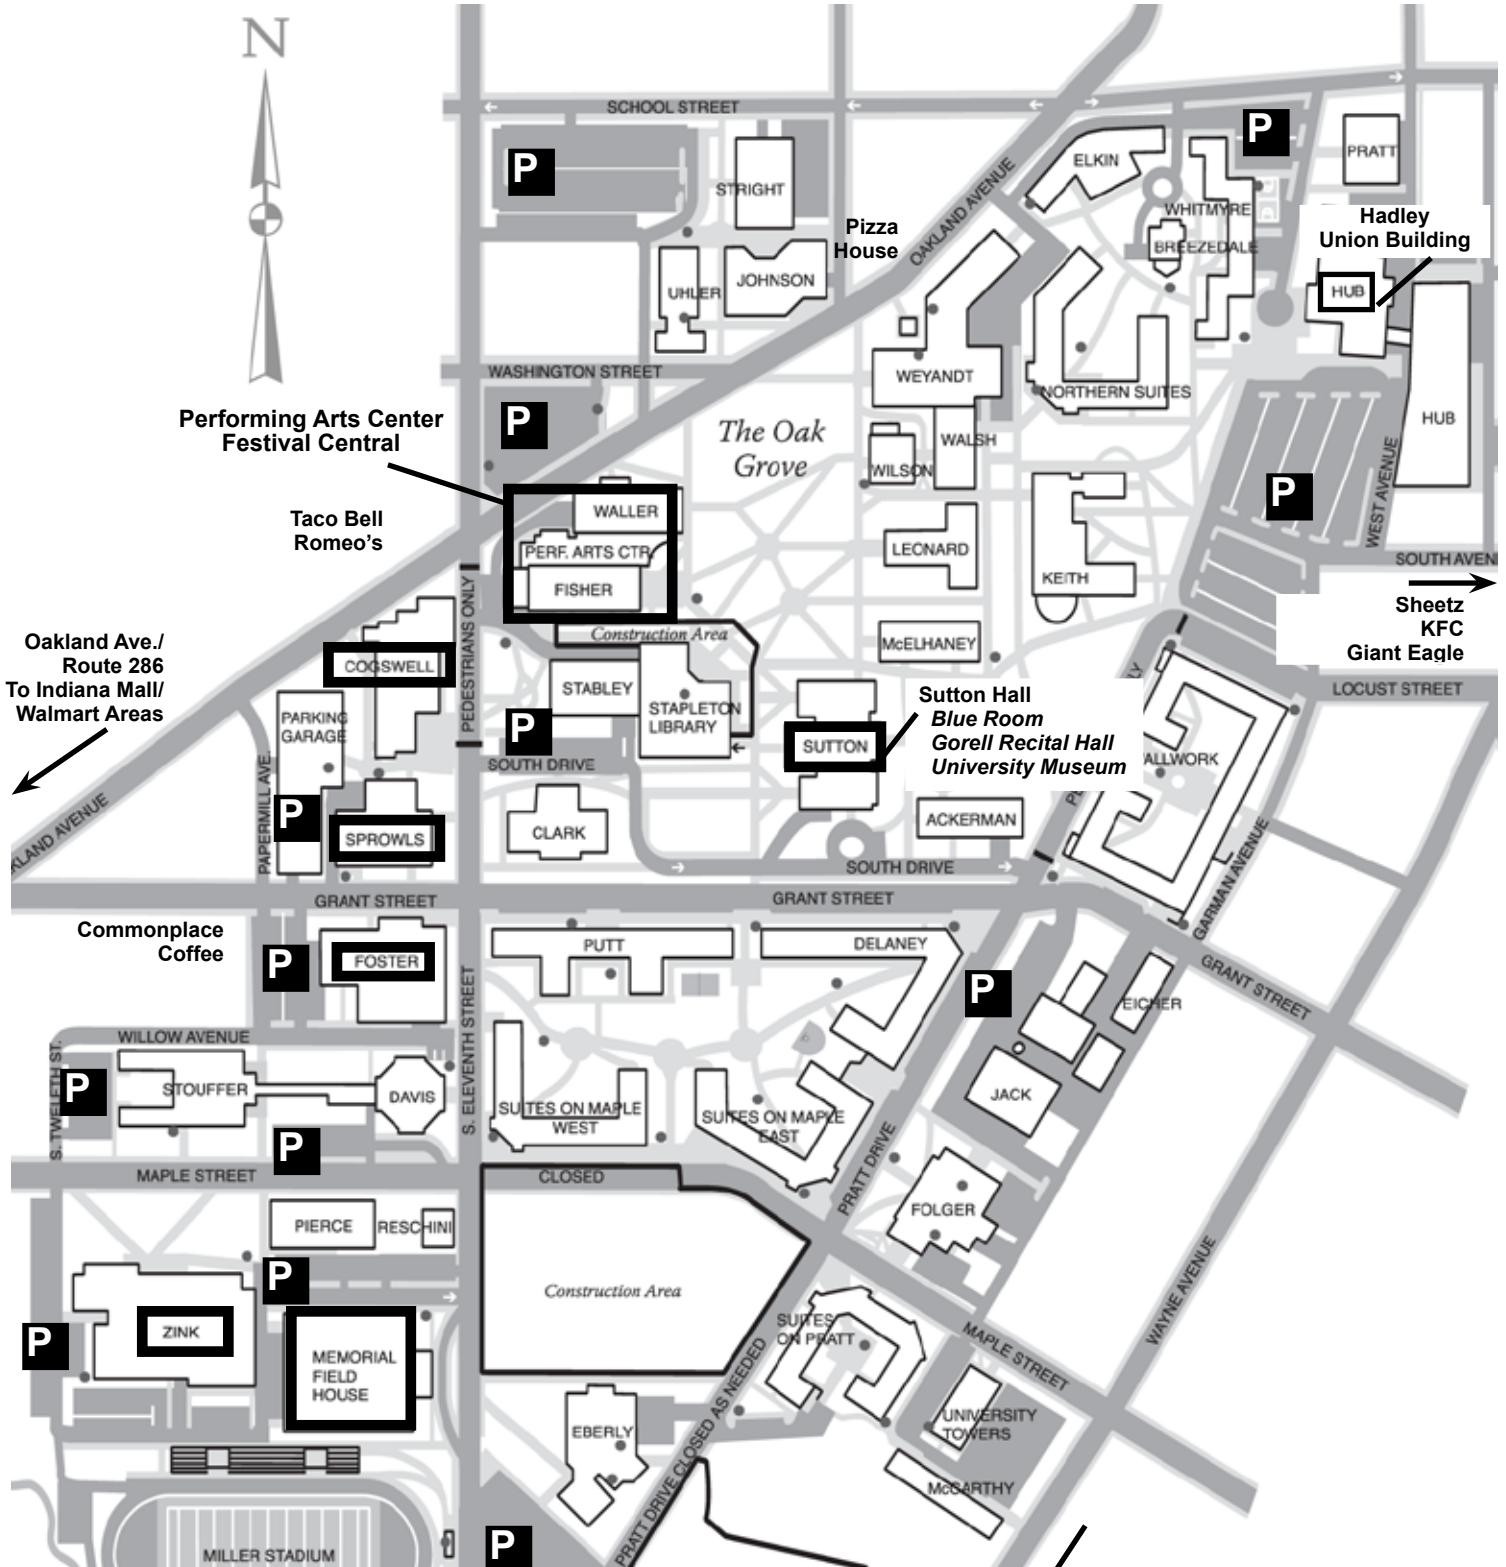

Parking Meters/Pay by Space

Parking on campus is free during the Festival except for spaces marked "Reserved" and metered spaces along Grant Street between S. 11th St. and Oakland Avenue. Parking in handicapped spaces or tow away/no parking zones without proper permits may result in ticketing and/or towing.

Indiana Theater and The Coney
600 Block, Philadelphia Street

Two Blocks to Downtown Indiana/Philadelphia St.

Sheetz
KFC
Giant Eagle

To Holiday Inn/Quality Inn