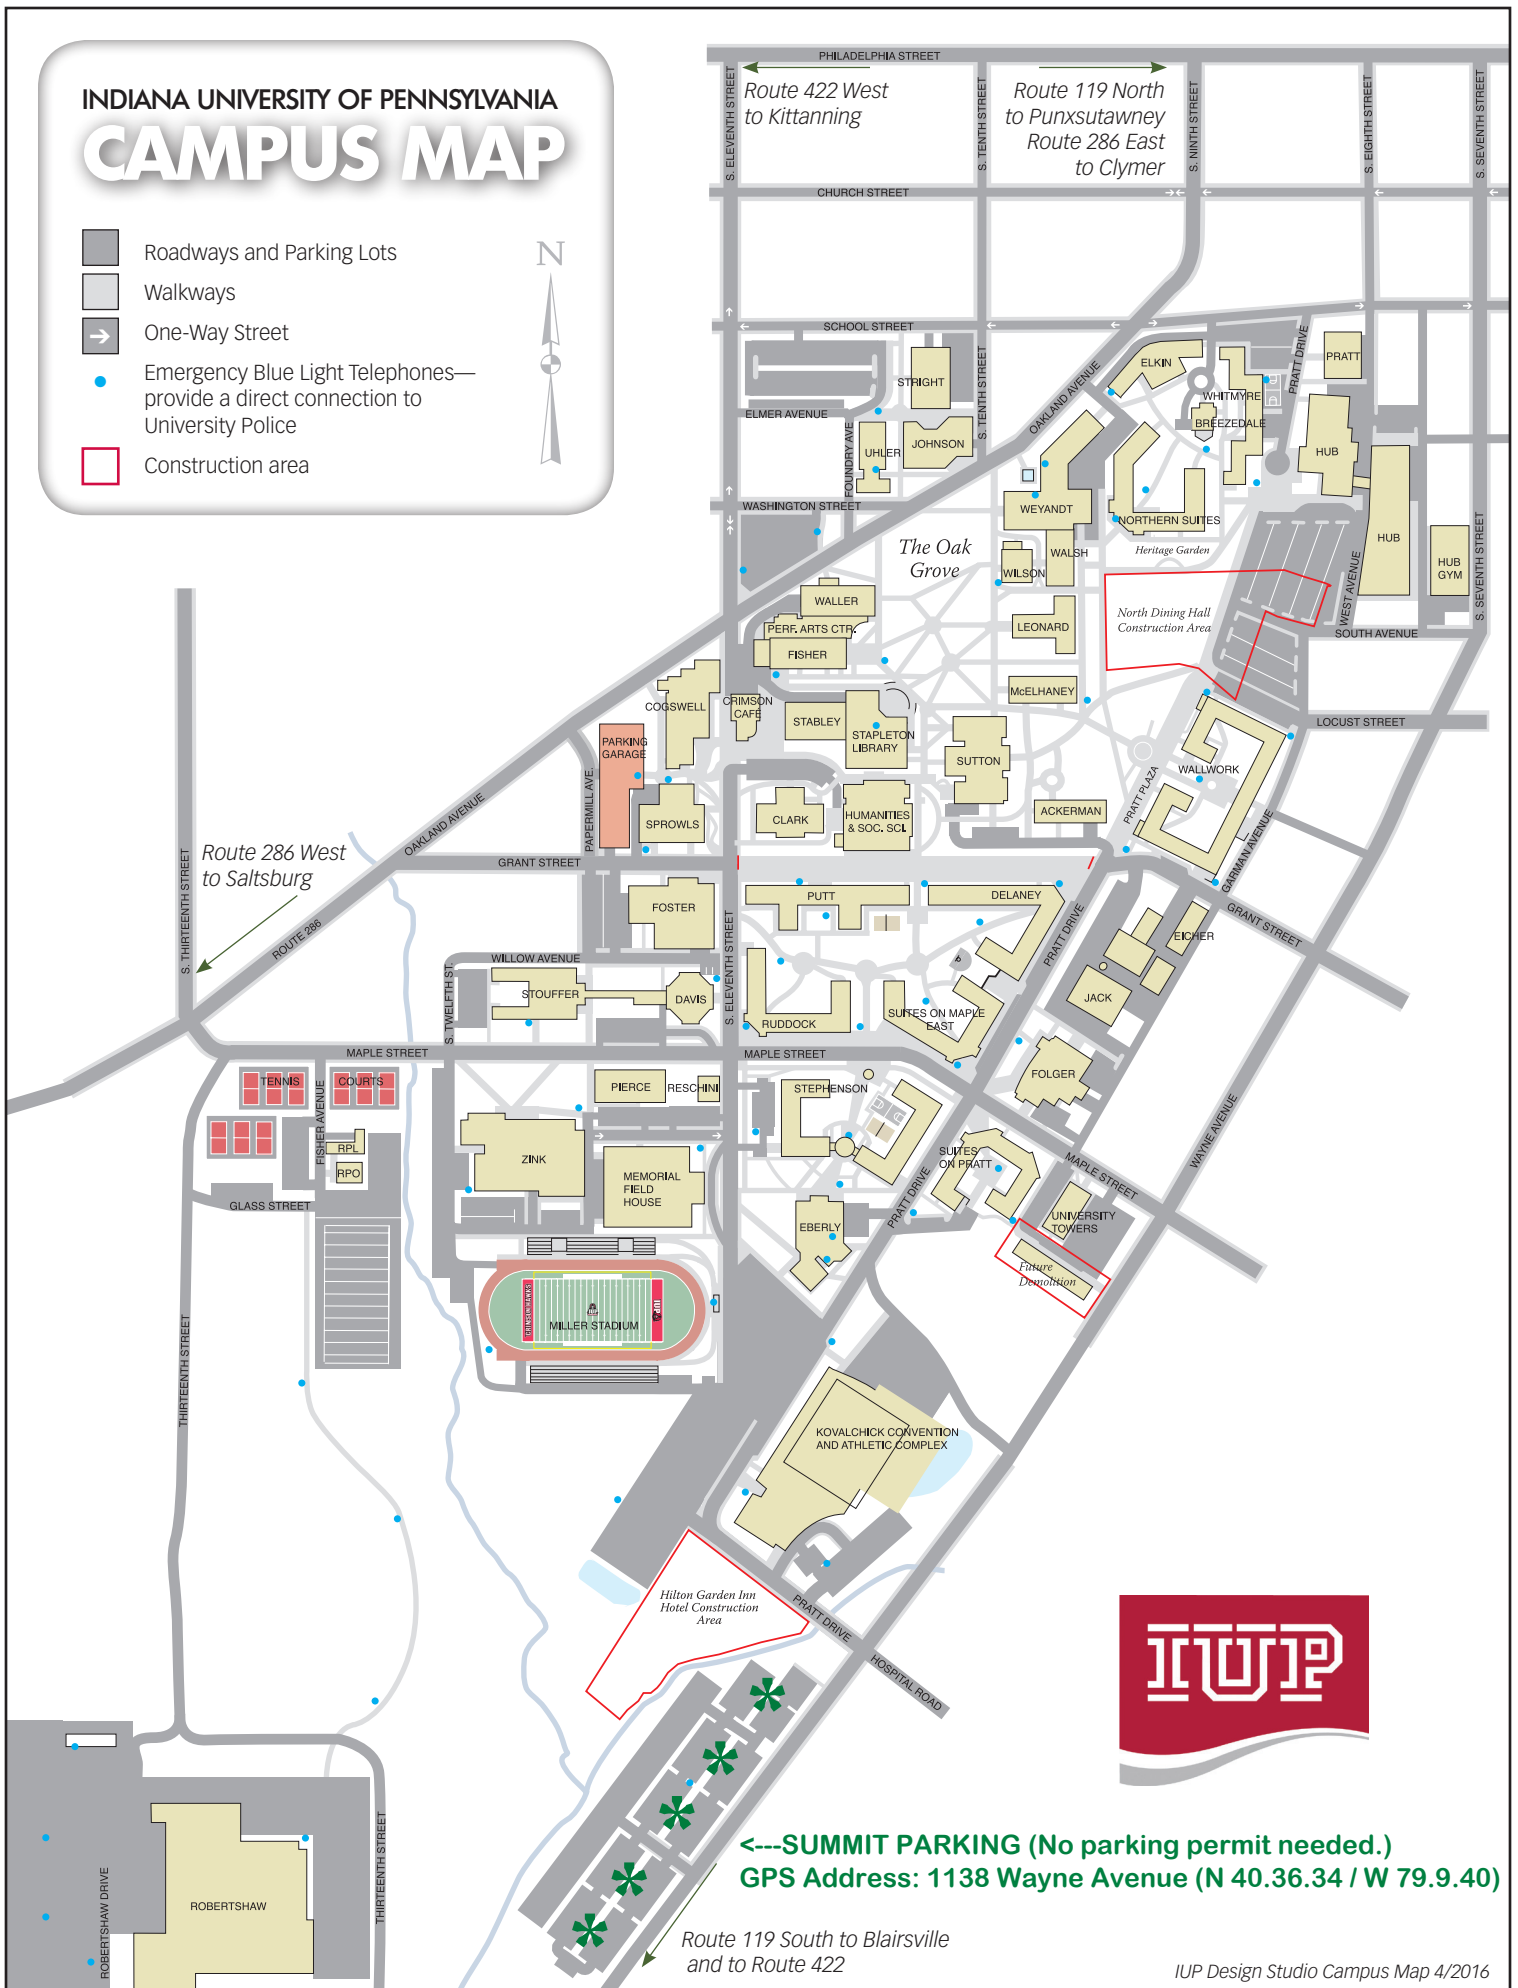

INDIANA UNIVERSITY OF PENNSYLVANIA CAMPUS MAP

-  Roadways and Parking Lots
-  Walkways
-  One-Way Street
-  Emergency Blue Light Telephones—provide a direct connection to University Police
-  Construction area

←←SUMMIT PARKING (No parking permit needed.)
GPS Address: 1138 Wayne Avenue (N 40.36.34 / W 79.9.40)

Route 119 South to Blairsville
and to Route 422