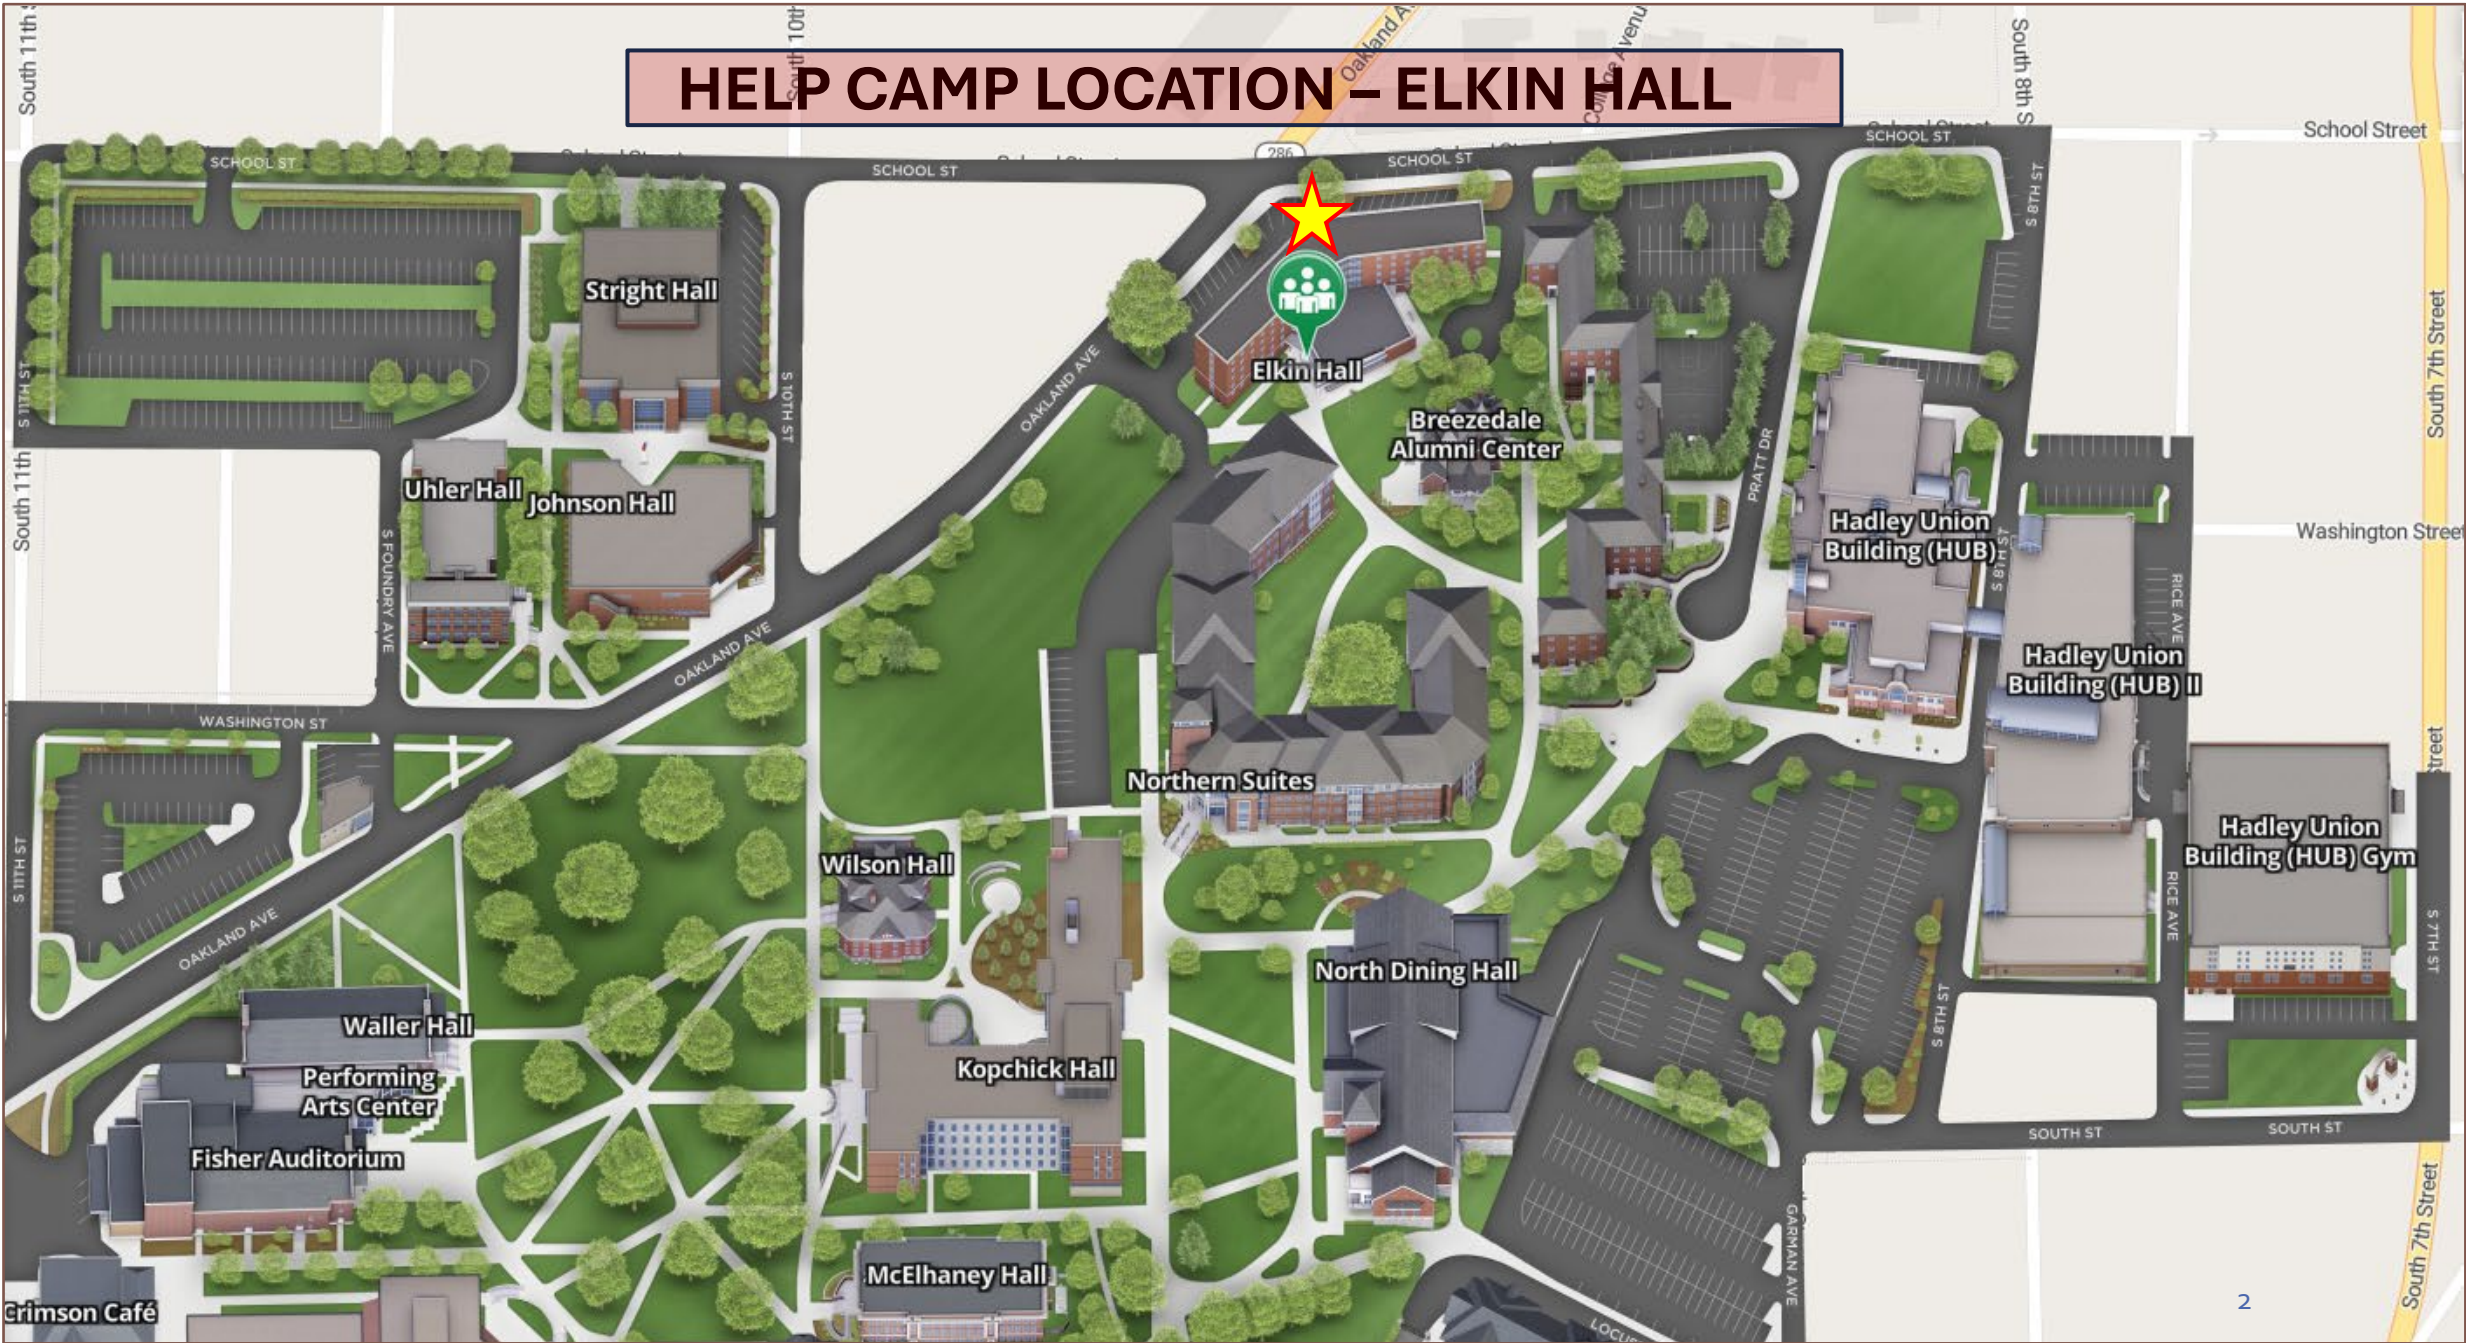

HELP CAMP

Drop off and Parking Information

HELP CAMP LOCATION - ELKIN HALL

Morning Drop Off Route

Drop Off Doors

Elkin Hall

Breezedale Alumni Center

3

Parking in Whitmyre Lot off School St.

Please note – SCHOOL ST is **One Way**