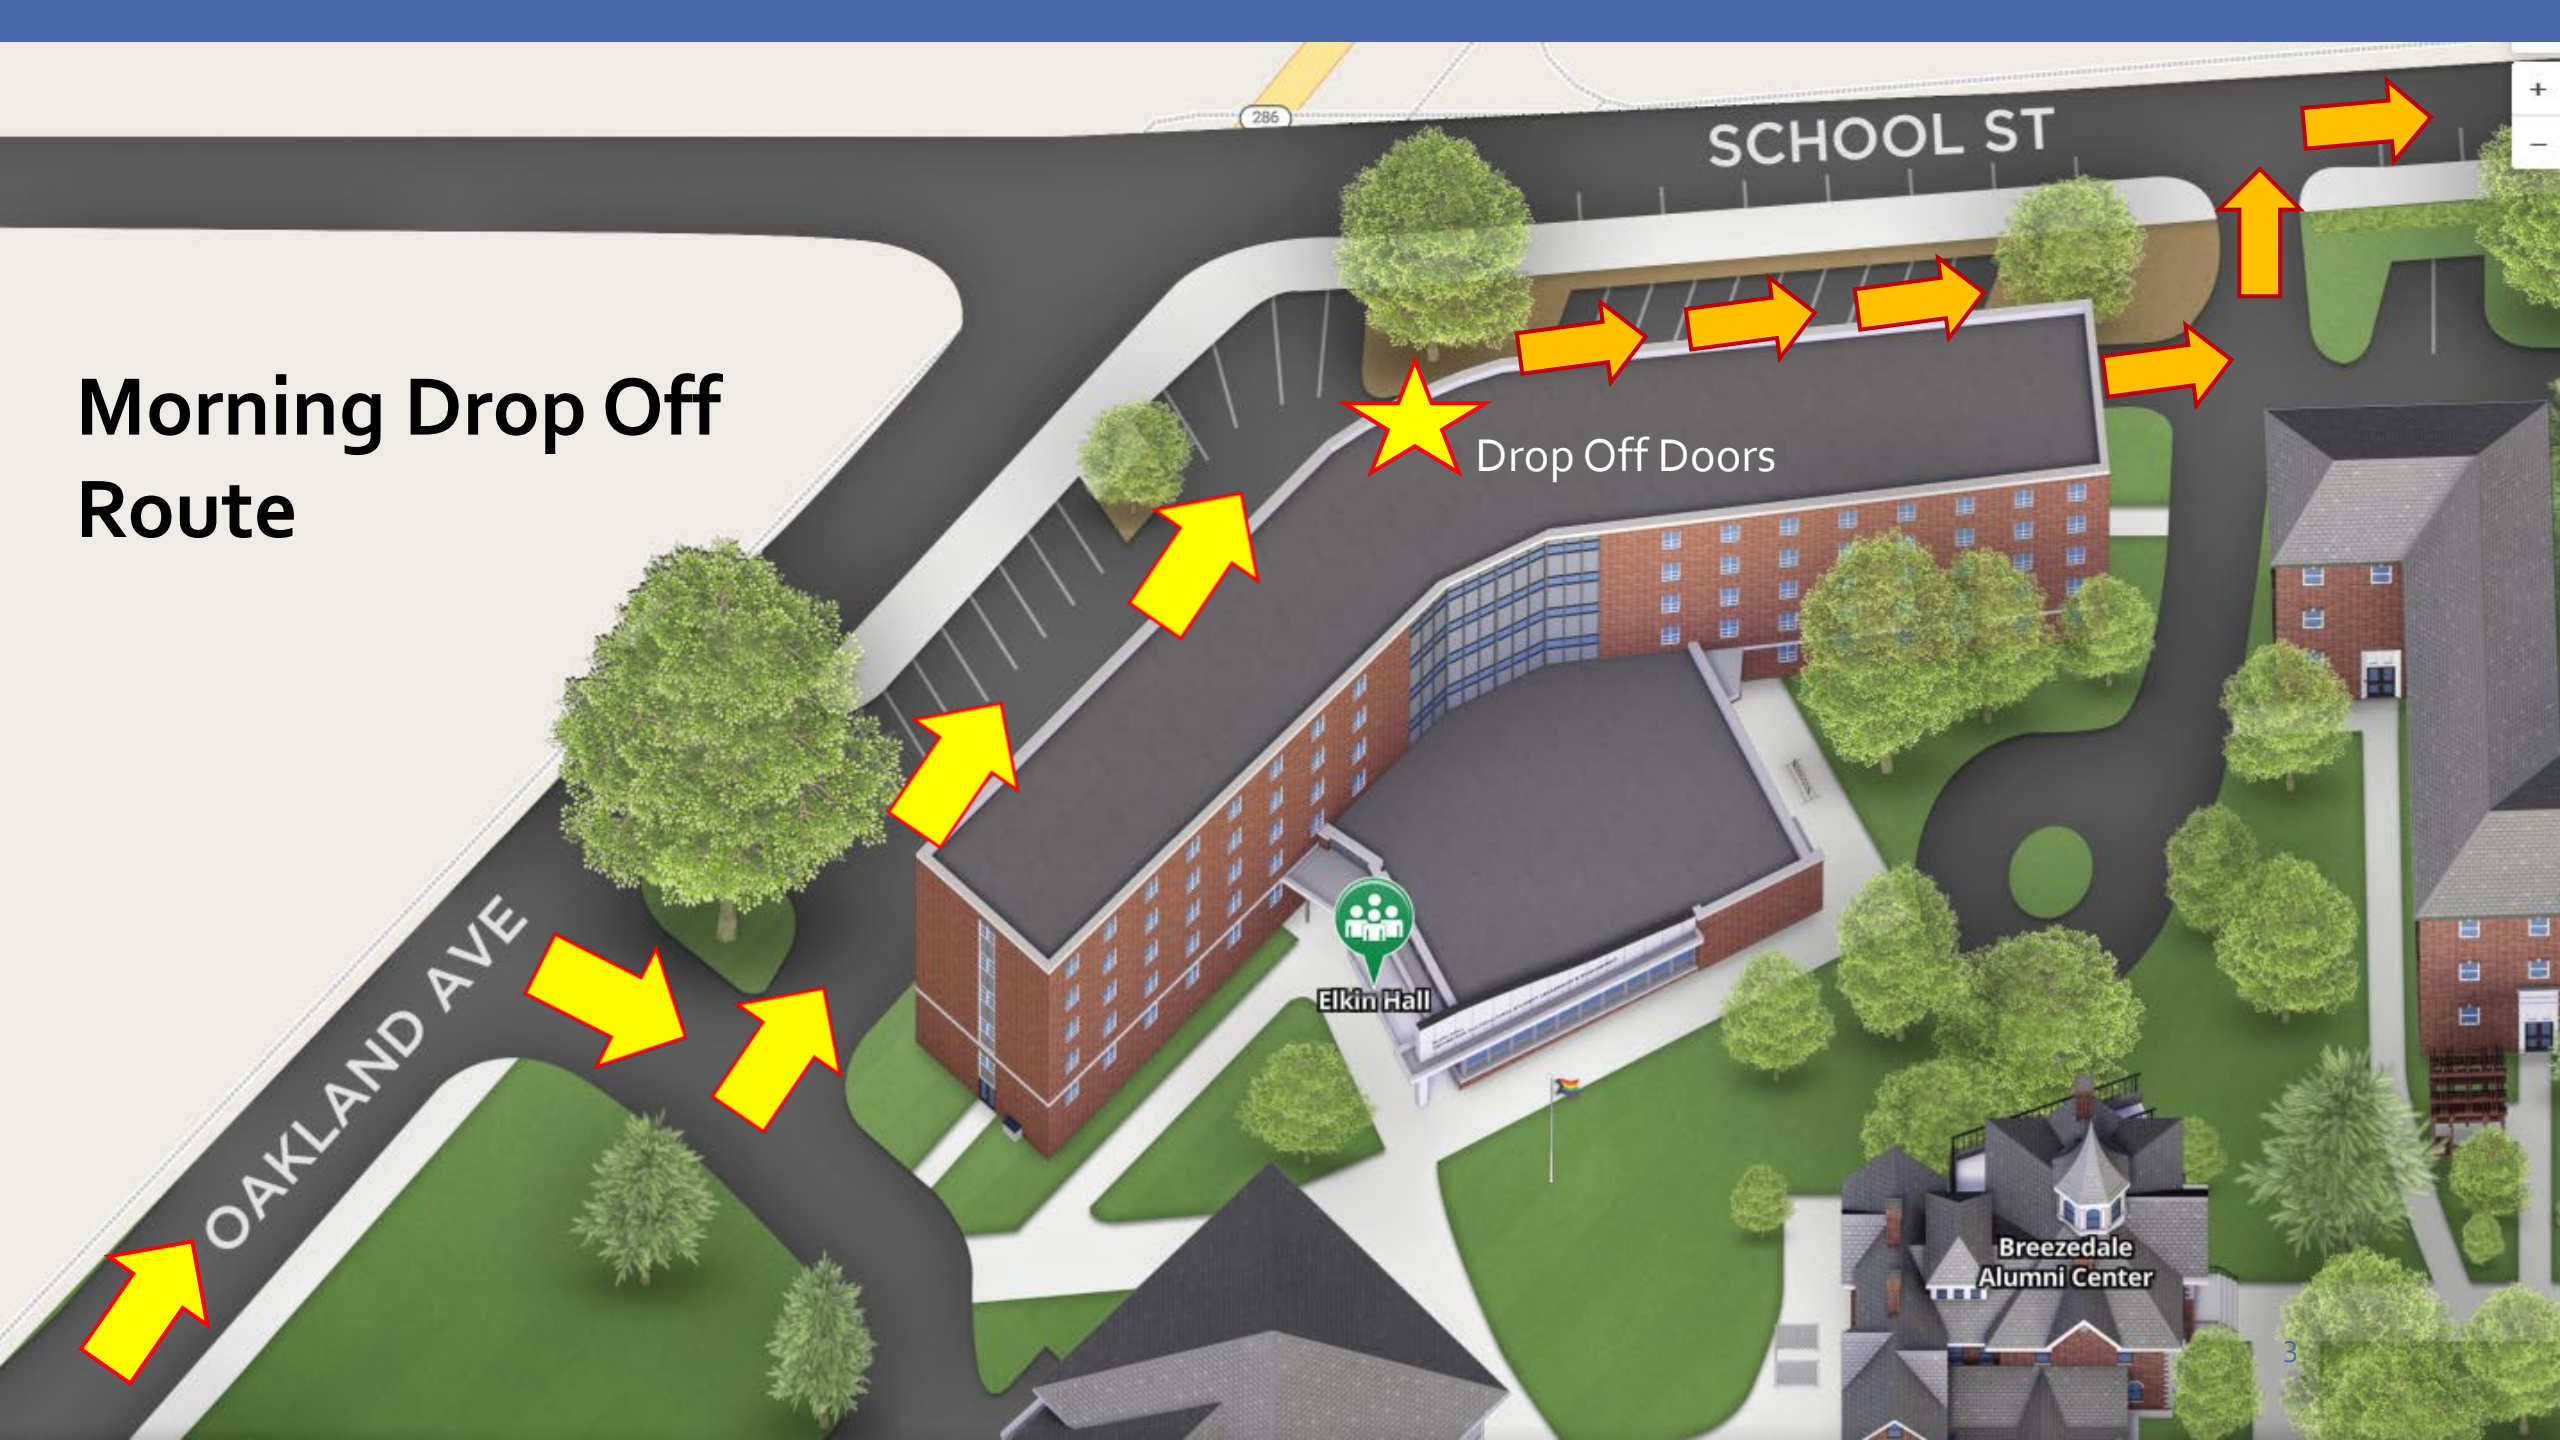

HELP CAMP

Drop off and Parking Information

HELP CAMP LOCATION - ELKIN HALL

Morning Drop Off Route

Drop Off Doors

Elkin Hall

Breezedale Alumni Center

3

Parking in Whitmyre Lot off School St.

Please note – SCHOOL ST is **One Way**