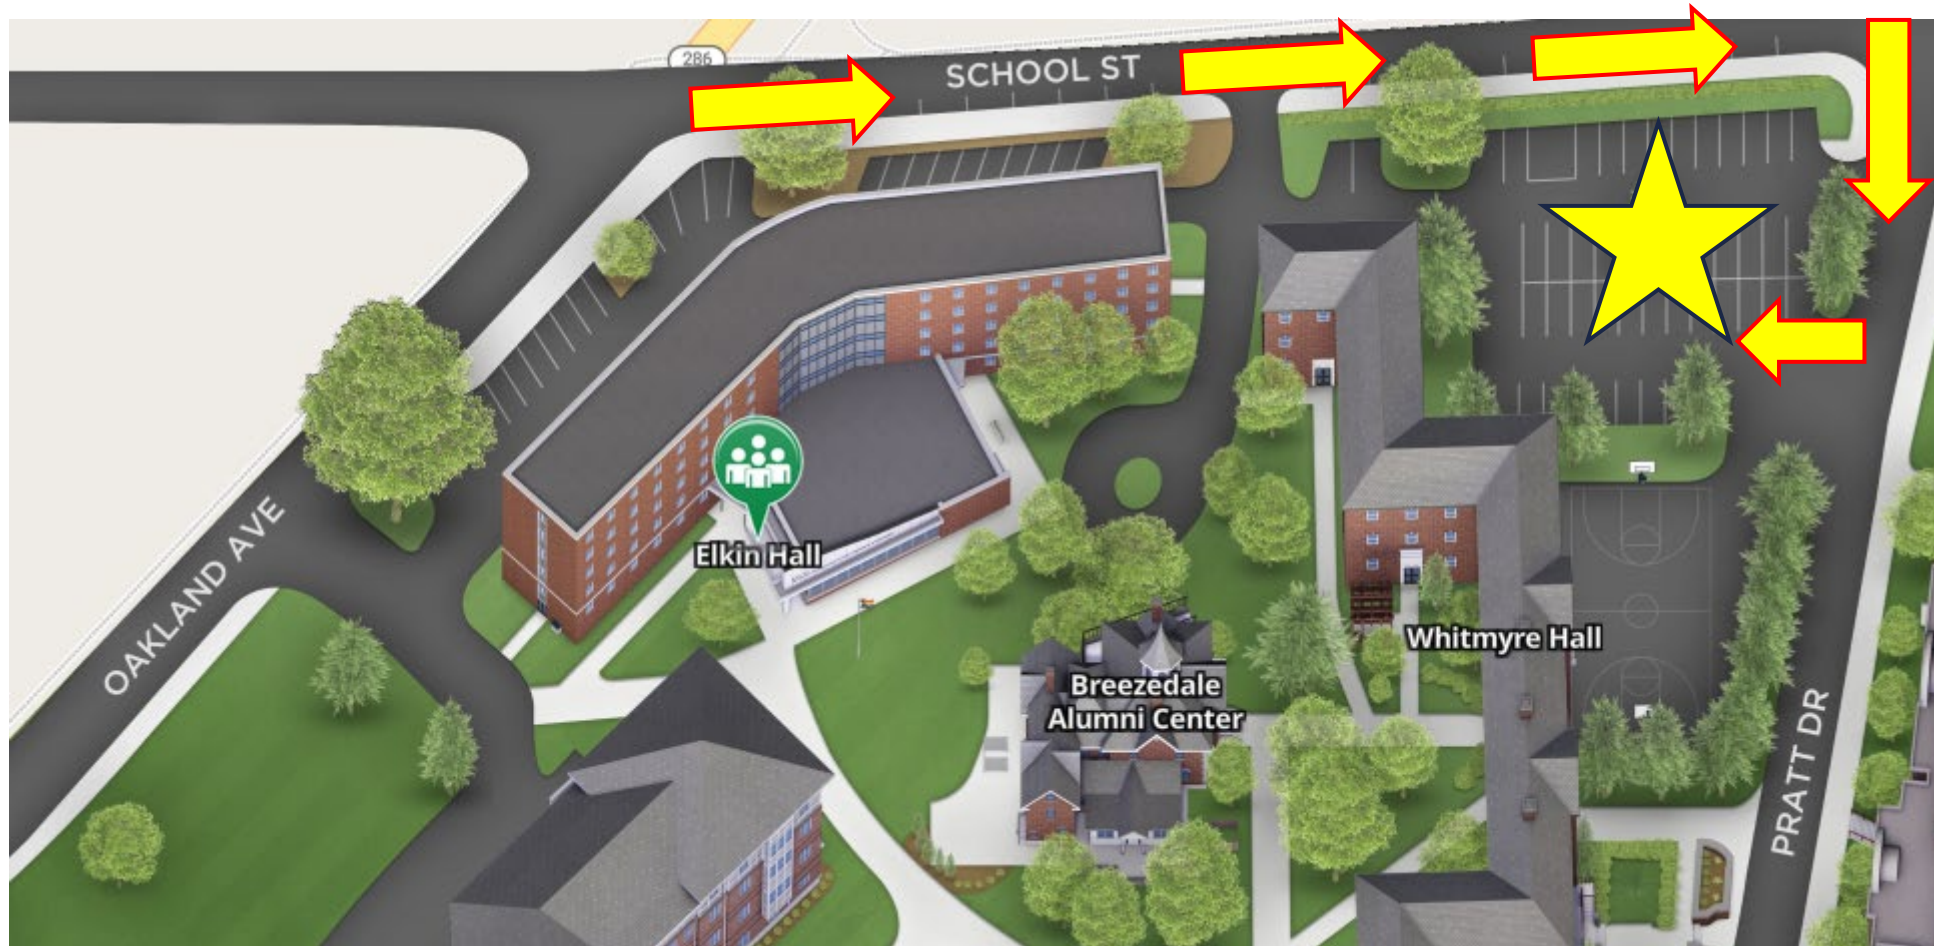

HELP CAMP

Drop off and Parking Information

HELP CAMP LOCATION - ELKIN HALL

Morning Drop Off Route

Drop Off Doors

Elkin Hall

Breezedale Alumni Center

3

Parking in Whitmyre Lot off School St.

Please note – SCHOOL ST is **One Way**