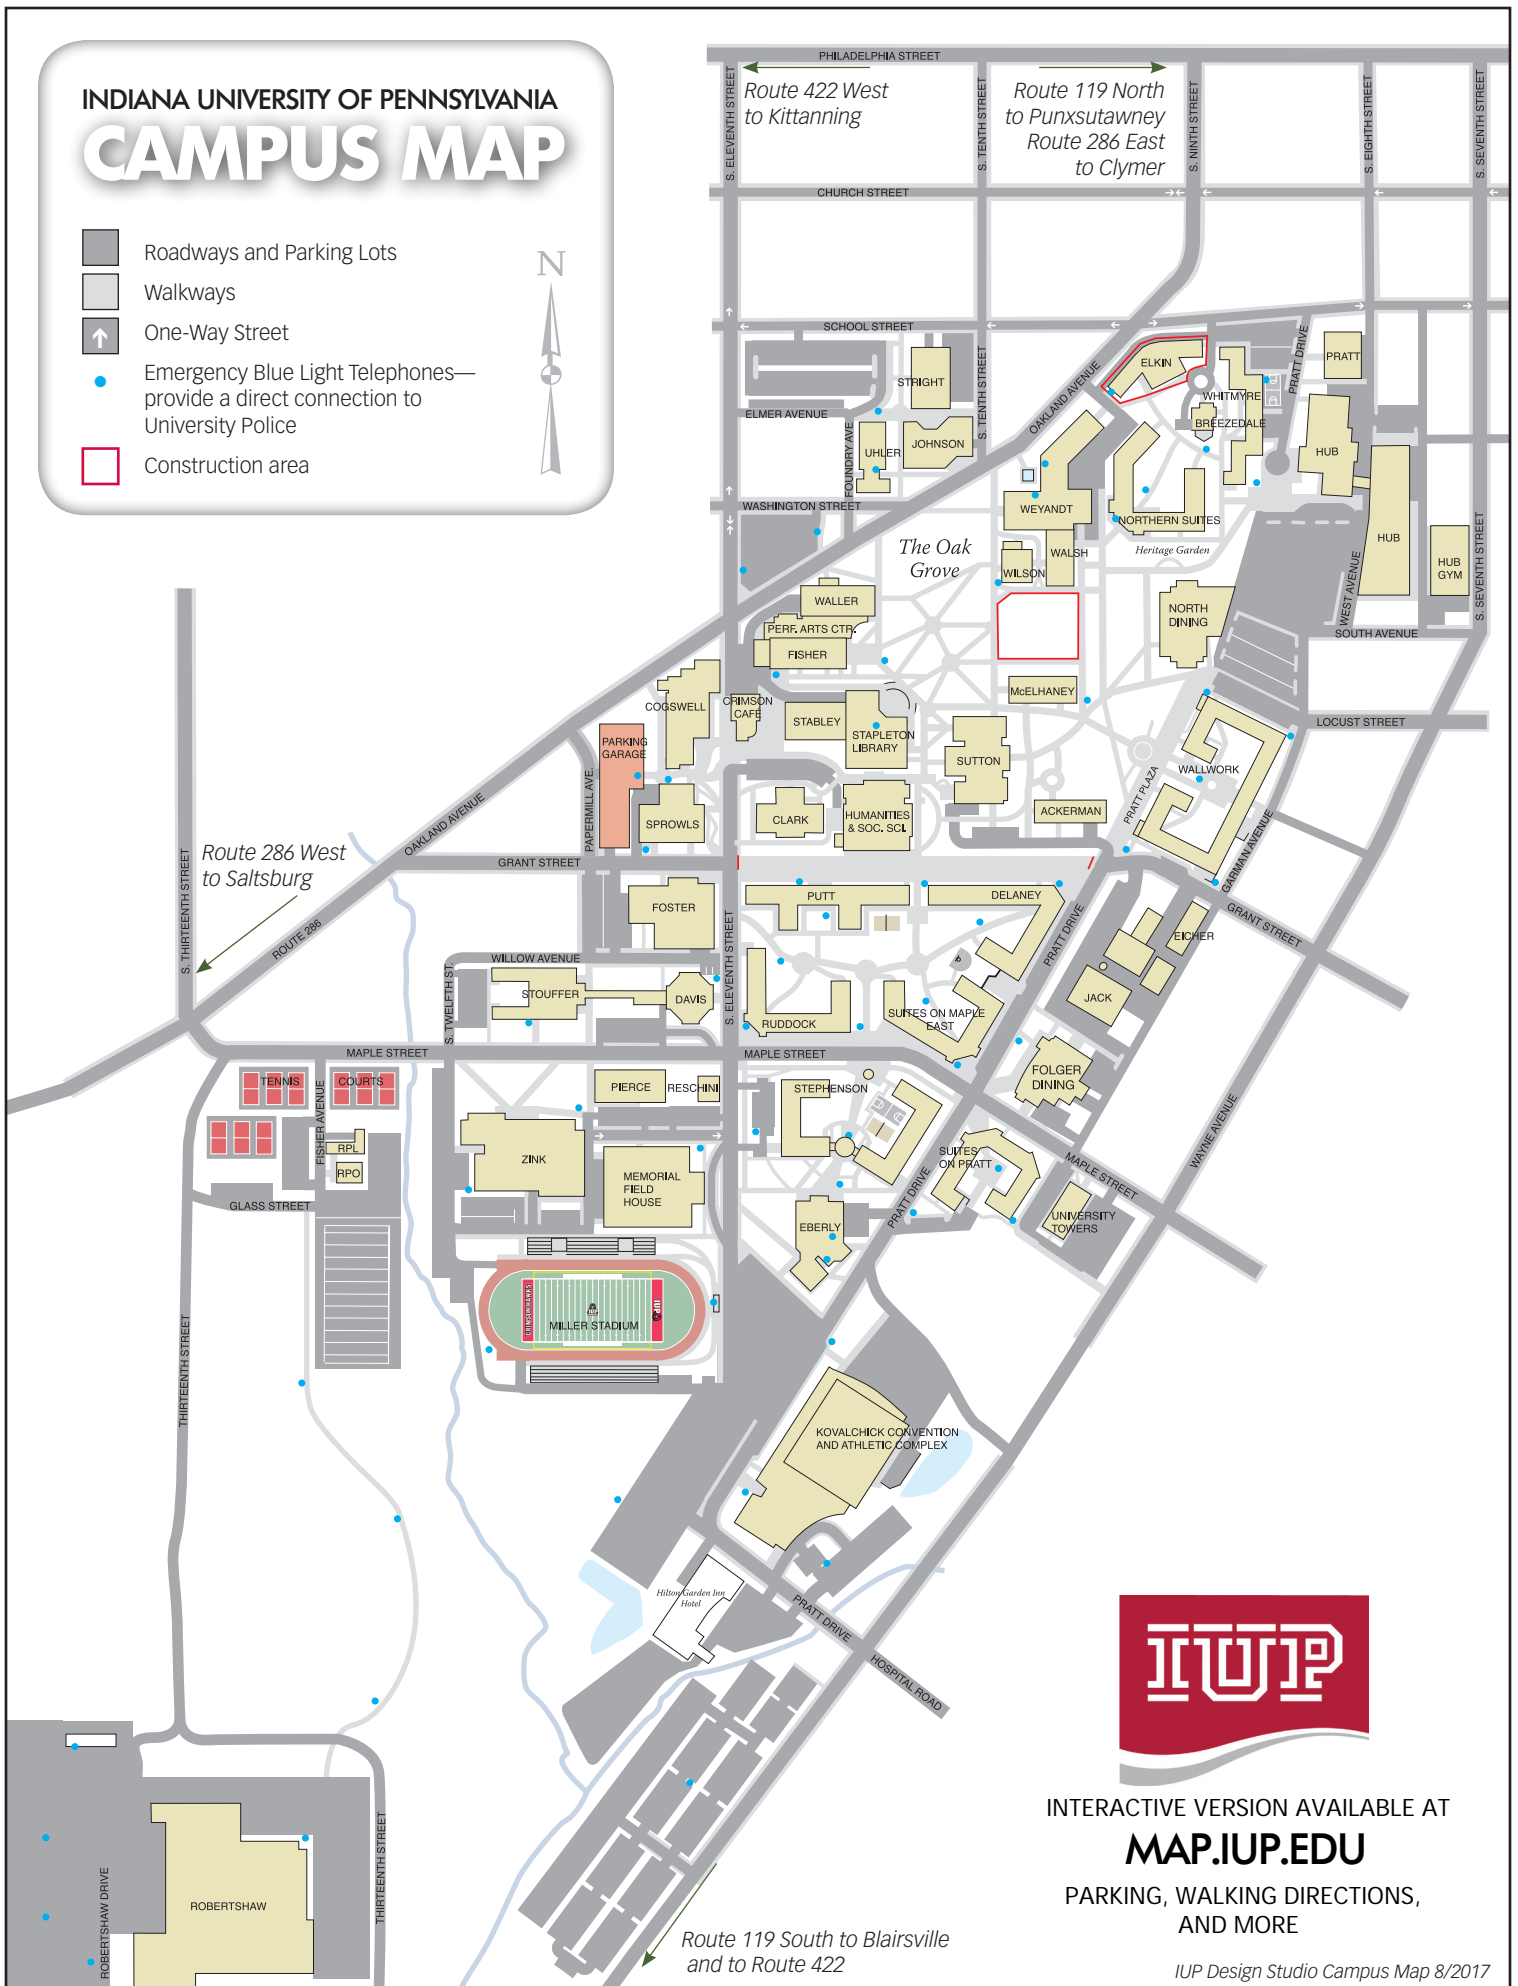

INDIANA UNIVERSITY OF PENNSYLVANIA CAMPUS MAP

-  Roadways and Parking Lots
-  Walkways
-  One-Way Street
-  Emergency Blue Light Telephones—
provide a direct connection to
University Police
-  Construction area

INTERACTIVE VERSION AVAILABLE AT
MAP.IUP.EDU
PARKING, WALKING DIRECTIONS,
AND MORE