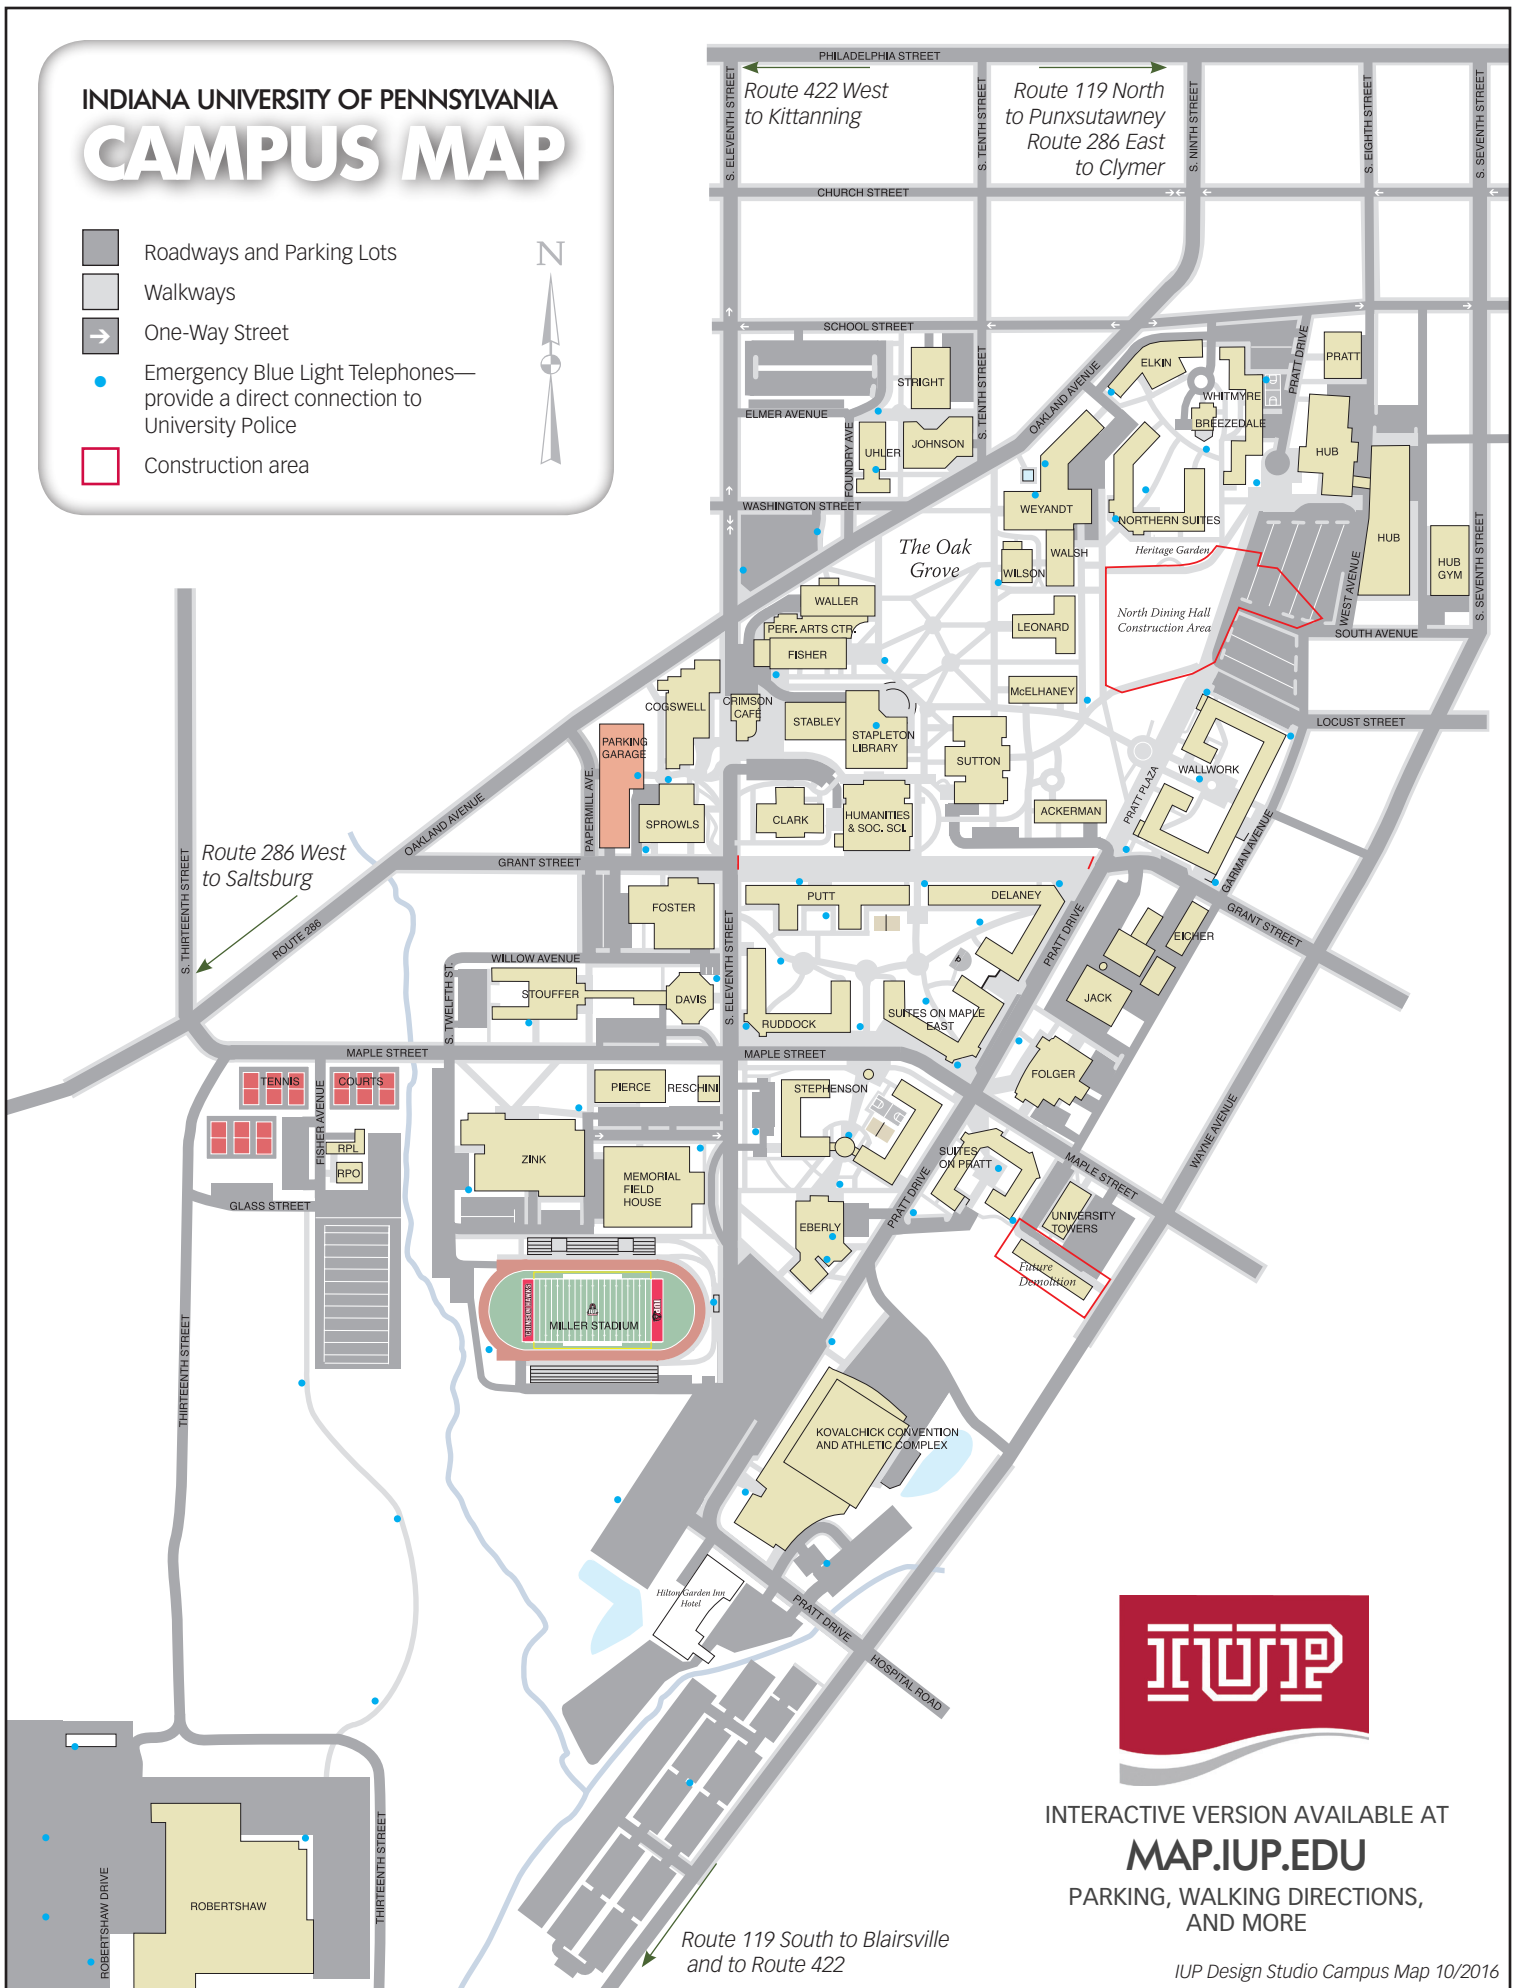

INDIANA UNIVERSITY OF PENNSYLVANIA CAMPUS MAP

-  Roadways and Parking Lots
-  Walkways
-  One-Way Street
-  Emergency Blue Light Telephones—
provide a direct connection to
University Police
-  Construction area

INTERACTIVE VERSION AVAILABLE AT
MAP.IUP.EDU
PARKING, WALKING DIRECTIONS,
AND MORE