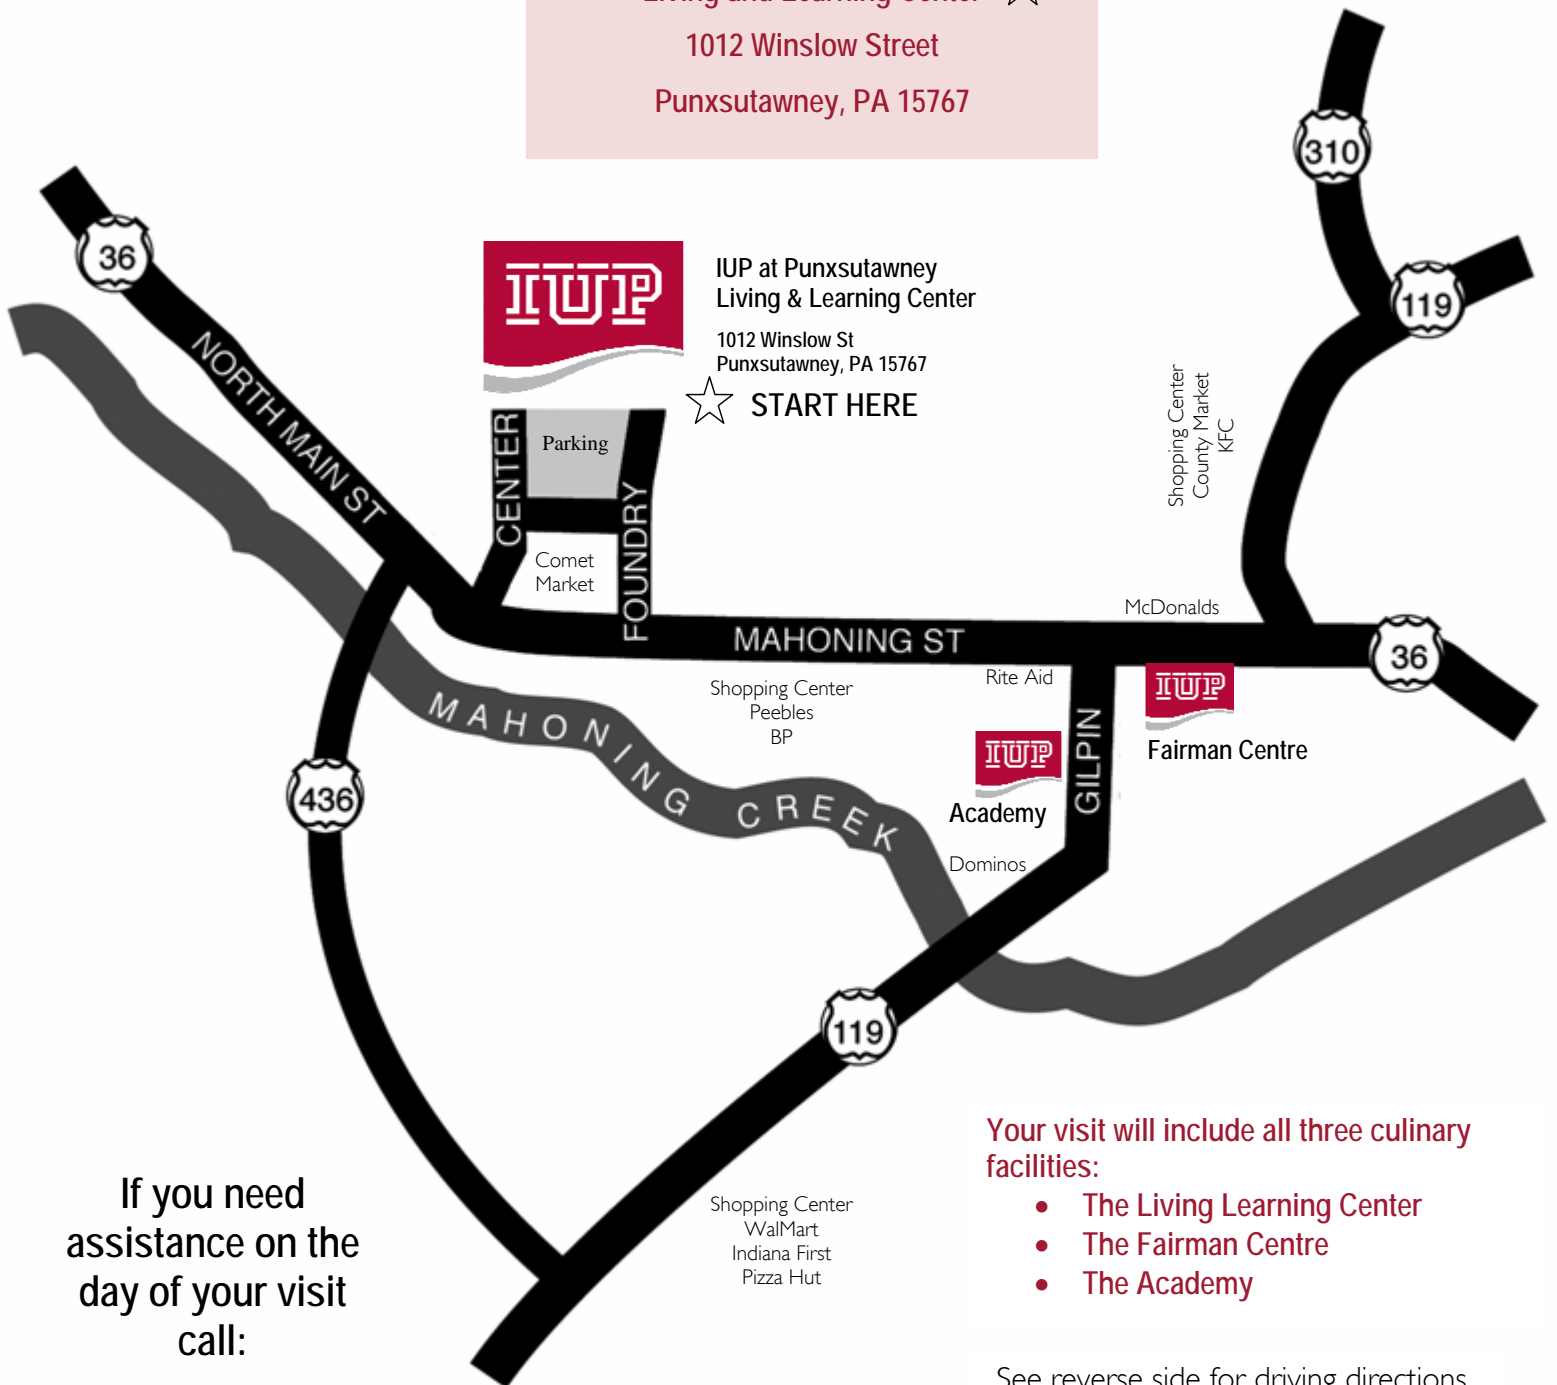

If you need assistance on the day of your visit call:

724-464-4932

Your visit will include all three culinary facilities:

- The Living Learning Center
- The Fairman Centre
- The Academy

See reverse side for driving directions.