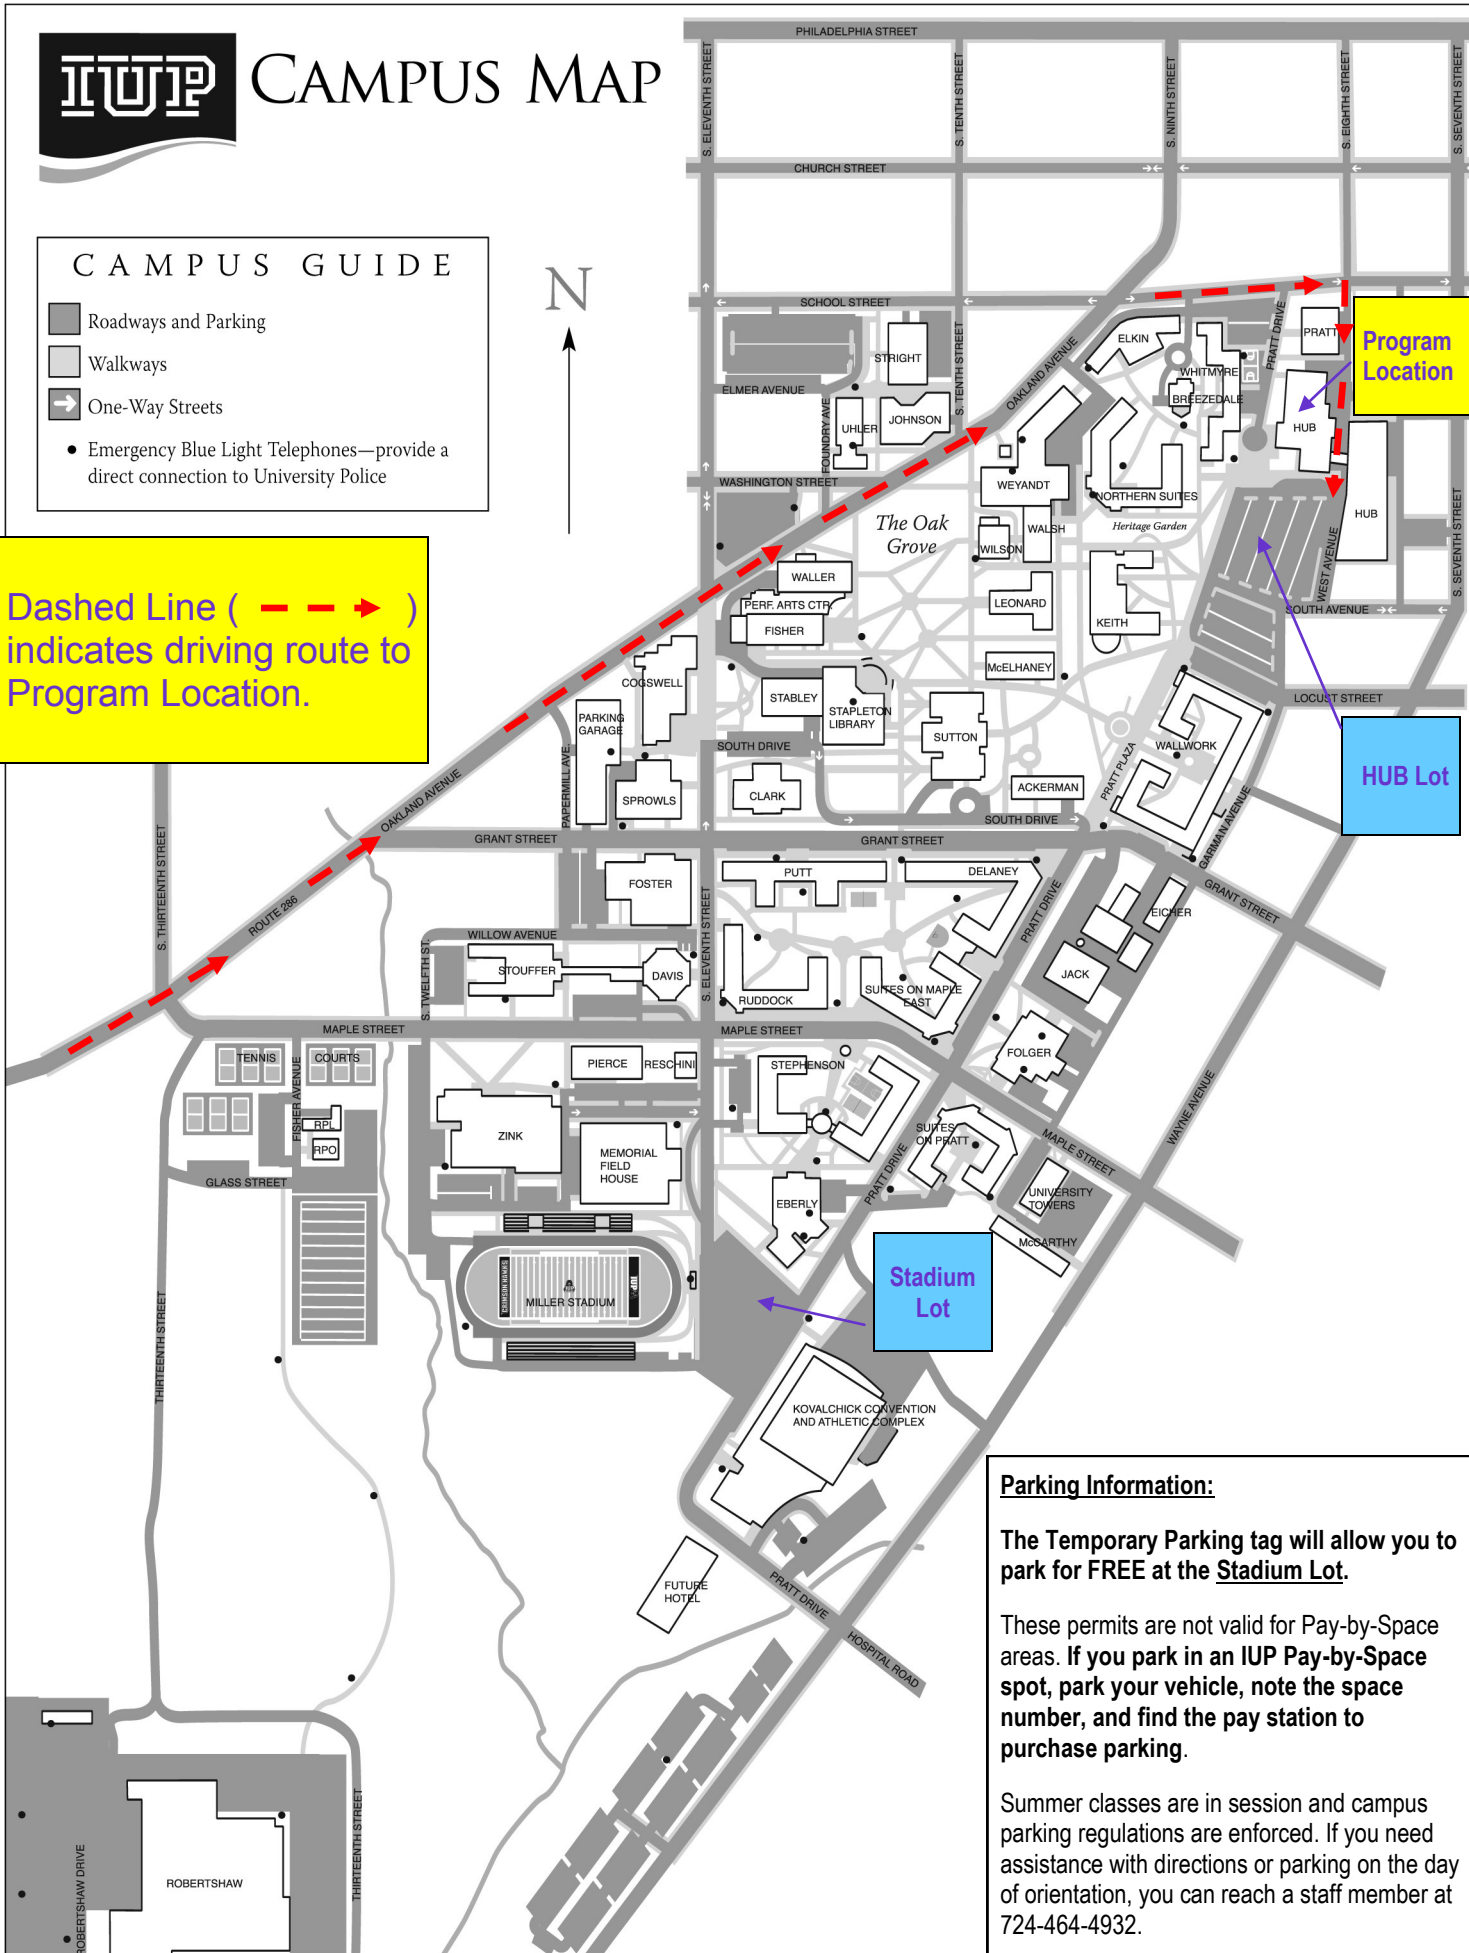

CAMPUS MAP

CAMPUS GUIDE

- Roadways and Parking
- Walkways
- One-Way Streets
- Emergency Blue Light Telephones—provide a direct connection to University Police

Dashed Line (- - - - -) indicates driving route to Program Location.

Parking Information:

The Temporary Parking tag will allow you to park for FREE at the Stadium Lot.

These permits are not valid for Pay-by-Space areas. If you park in an IUP Pay-by-Space spot, park your vehicle, note the space number, and find the pay station to purchase parking.

Summer classes are in session and campus parking regulations are enforced. If you need assistance with directions or parking on the day of orientation, you can reach a staff member at 724-464-4932.