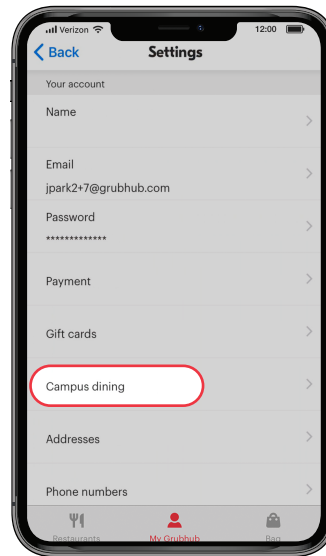

# Welcome to Campus Dining on Grubhub!

You can access Campus dining in many different ways. The following instructions are for onboarding onto Campus dining on Grubhub through **User Settings**.

## Instructions:

**1**

Download Grubhub and create a new account. Or Sign in if you already have Grubhub downloaded.

**2**

On your Account page, select the Settings (gear icon) at the top right

**3**

In your Settings, click on Campus Dining