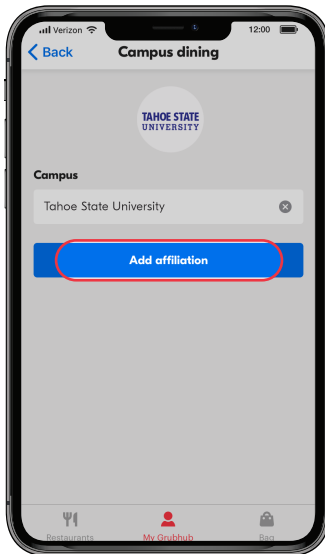

# Welcome to Campus Dining on Grubhub!

You can access Campus dining in many different ways. The following instructions are for onboarding onto Campus dining on Grubhub through **User Settings**.

## Instructions:

**1**

Download Grubhub and create a new account. Or Sign in if you already have Grubhub downloaded.

**2**

On your Account page, select the Settings (gear icon) at the top right

**3**

In your Settings, click on Campus Dining

**4**

Select your campus and your school affiliation

Add campus card or go directly to the list of on campus restaurants.